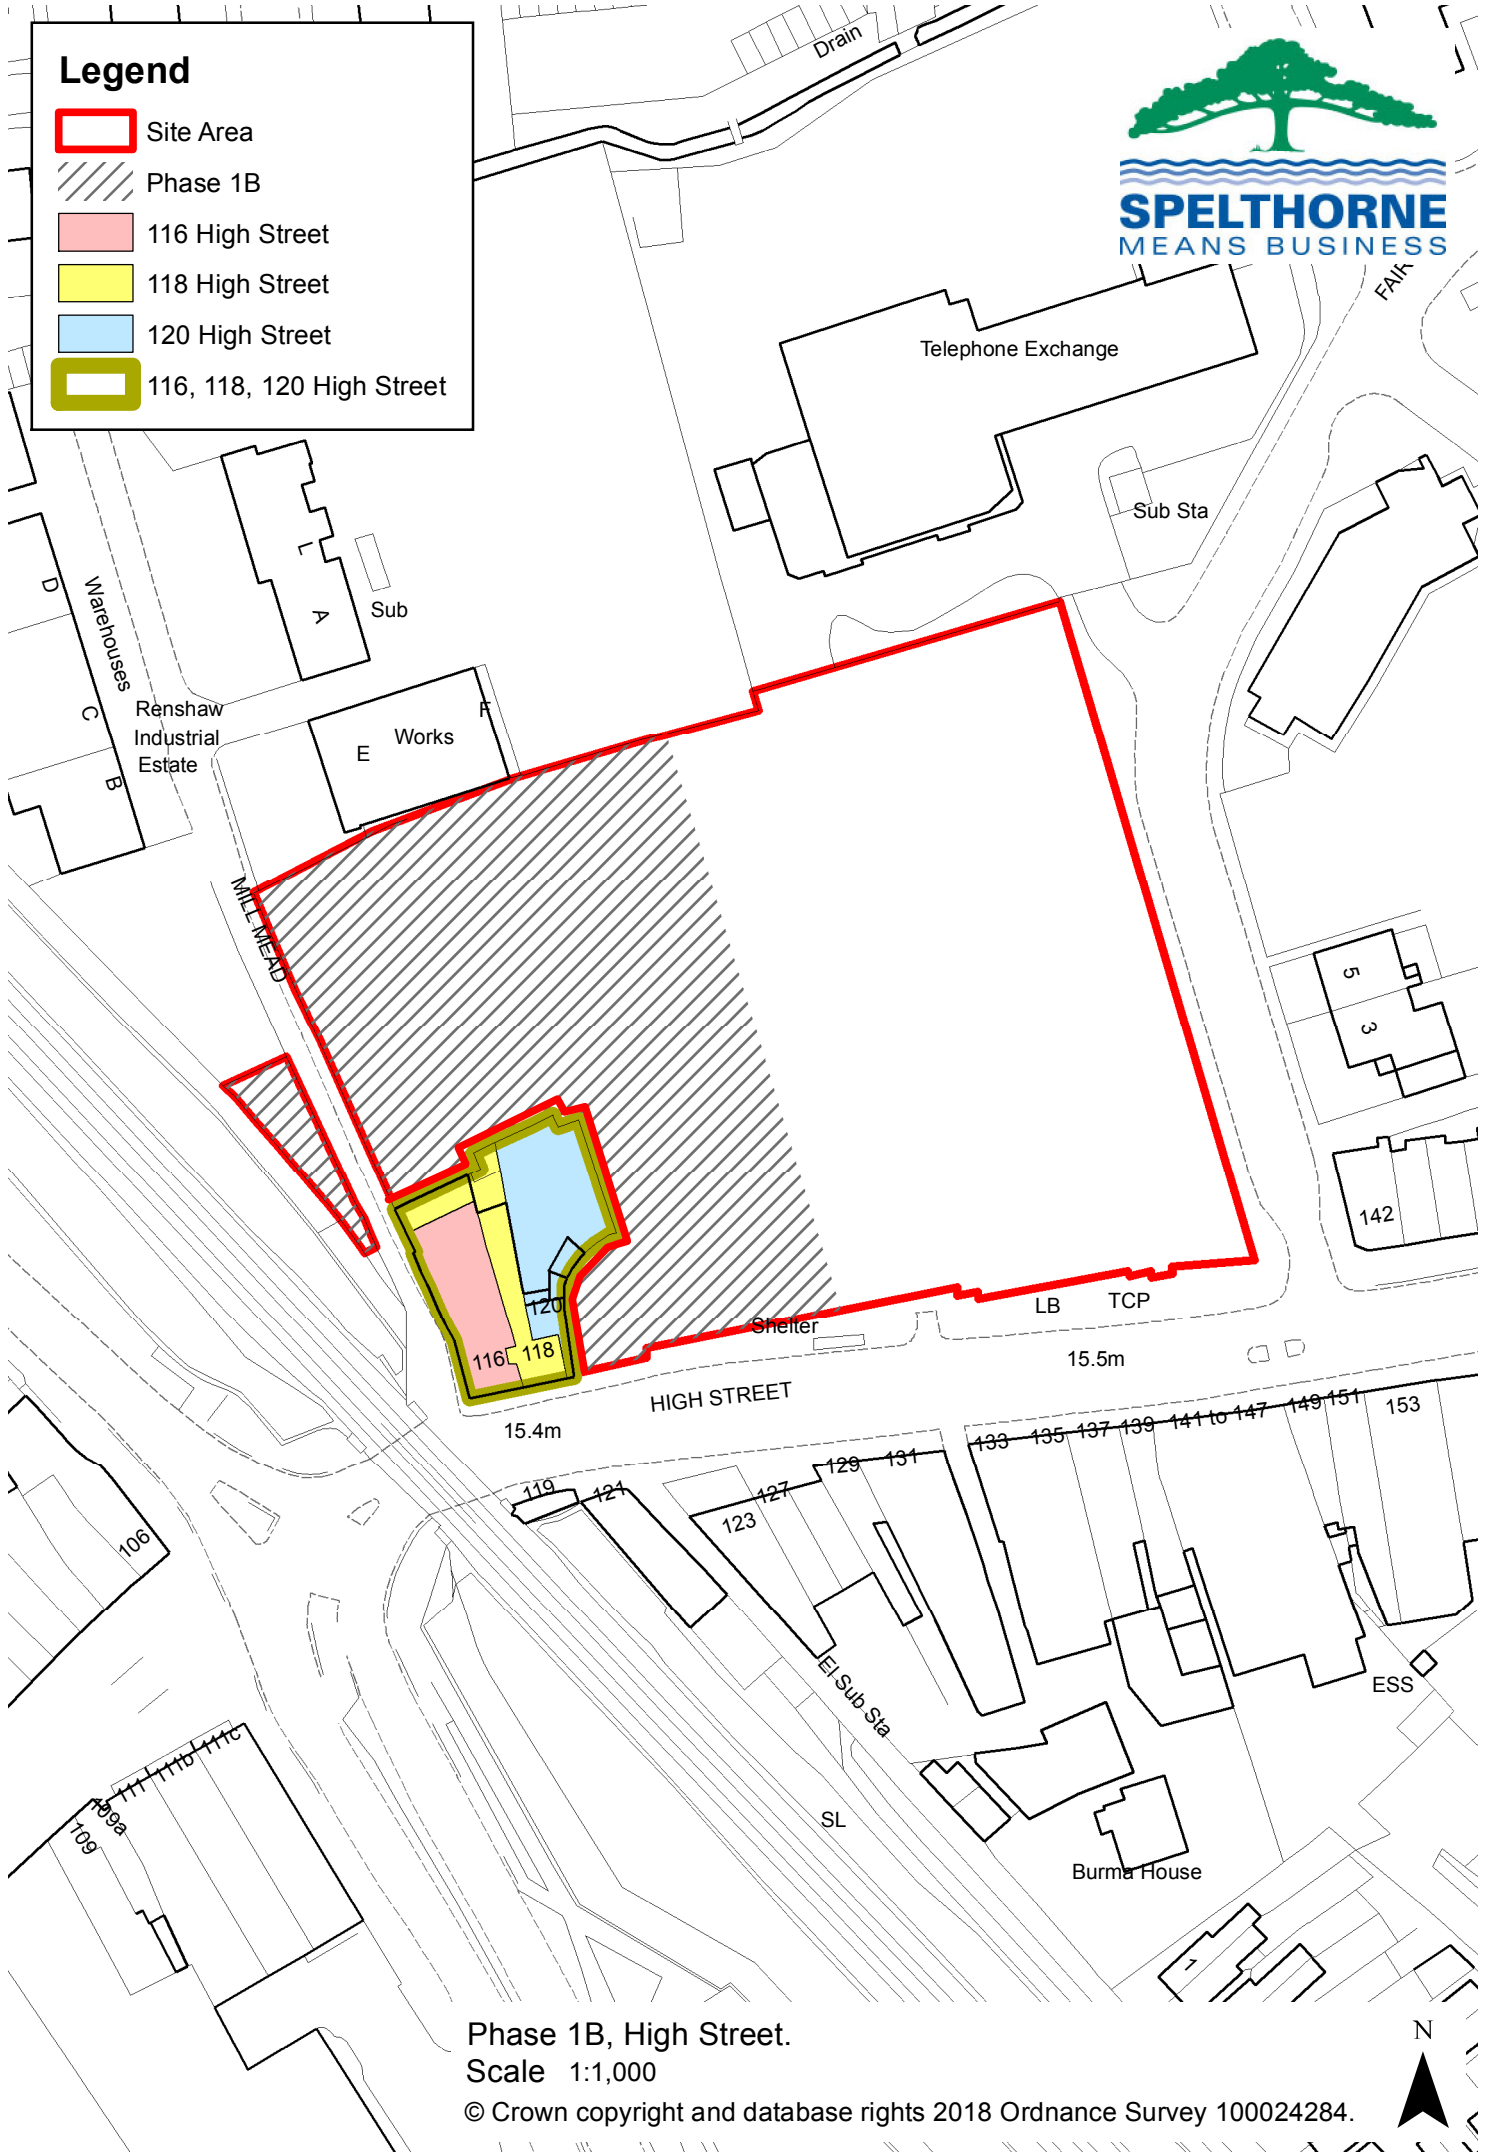

Legend

- Site Area
- Phase 1B
- 116 High Street
- 118 High Street
- 120 High Street
- 116, 118, 120 High Street

Phase 1B, High Street.
Scale 1:1,000

© Crown copyright and database rights 2018 Ordnance Survey 100024284.